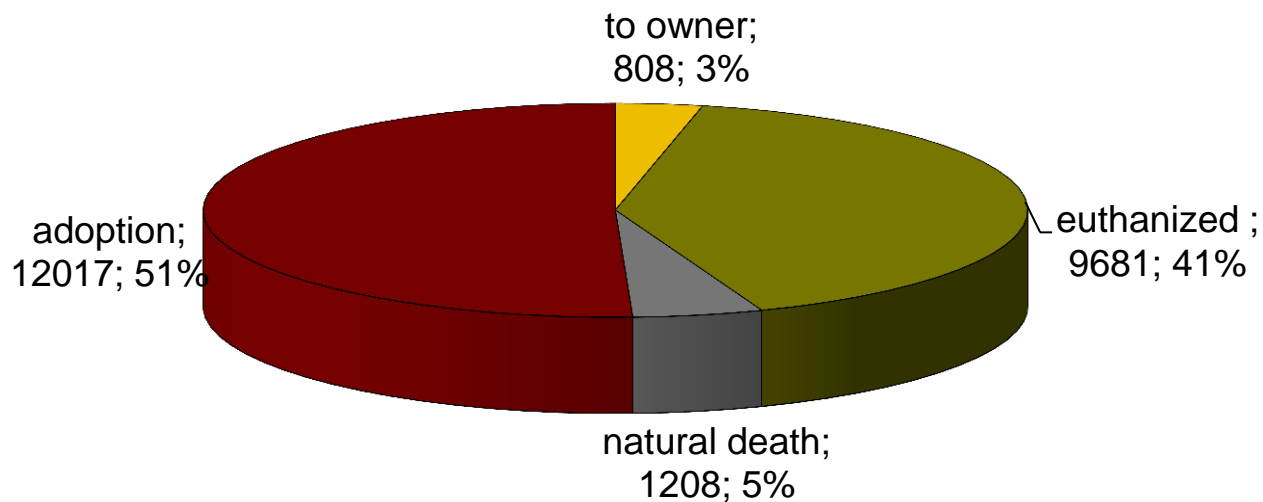

Cat welfare legislation in Belgium

Ester Peeters

Animal Welfare Council, Belgium

In numbers...

Inhabitants: 11.000.000

Dogs : 1.700.000

Cats : 1.900.000

3 Belgian shelters: input of cats

IN

Source: Statistics of Animal Welfare Department (2013)

4

Belgian shelters: output (destination) of cats

OUT

Source: Statistics of Animal Welfare Department (2013)

5 Input-output= OVERPOPULATION

- Overpopulation in shelters

+ A large population of
roaming cats

Time for some action?

⇒ Several measures taken to reduce the numbers of cats

Ban on sale on markets (1996)

7

Restriction of publicity for sale of dogs/cats (1997)

8

- Only in specialized press
- Or by licensed breeders, shelters