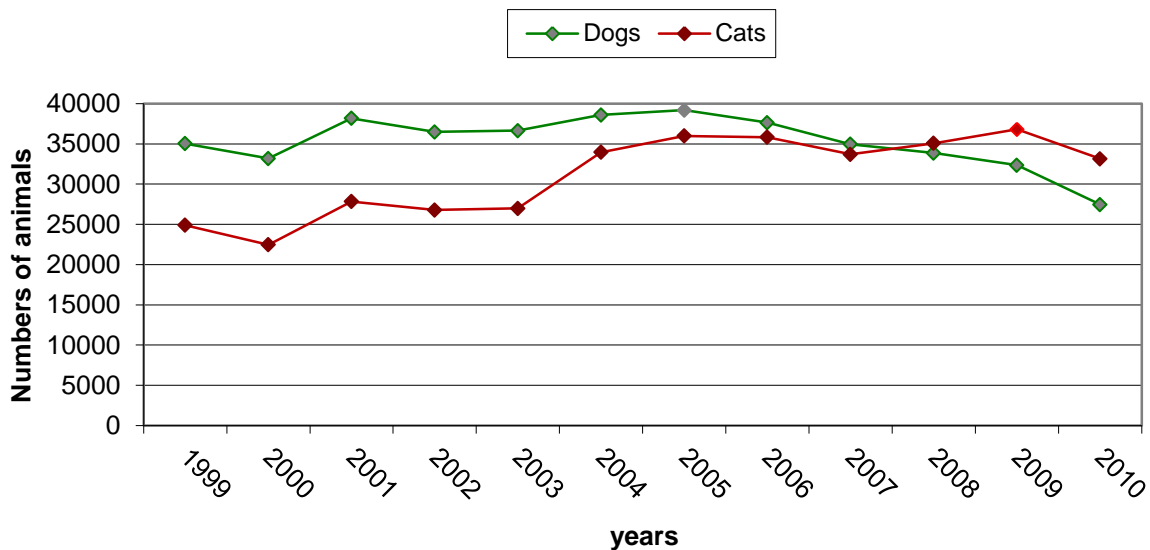

IN

Source: Statistics of Animal Welfare Department (2013)

4

Belgian shelters: output (destination) of cats

OUT

Source: Statistics of Animal Welfare Department (2013)

5 Input-output= OVERPOPULATION

- Overpopulation in shelters

+ A large population of
roaming cats

Time for some action?

⇒ Several measures taken to reduce the numbers of cats

Ban on sale on markets (1996)

7

Restriction of publicity for sale of dogs/cats (1997)

8

- Only in specialized press
- Or by licensed breeders, shelters

Note : internet!

Ban on sale of dogs and cats in pet shops (2009)

9

Proposal from the Parliament

- But
1. five female cats for breeding
 2. Not at the same address as a pet shop selling other species

Conclusion : pet shops → “commercial breeders”

2009 = 2014

Results?: numbers of dogs and cats in shelters

Opinion of AWC Belgium in 2009 (1)

1. STATE OF THE ART

- Cat
 - Domesticated
 - not part of ecosystem (no role as predator and has no predators)
- Uncontrolled reproduction
 - Large population of roaming cats
 - Overpopulation in shelters