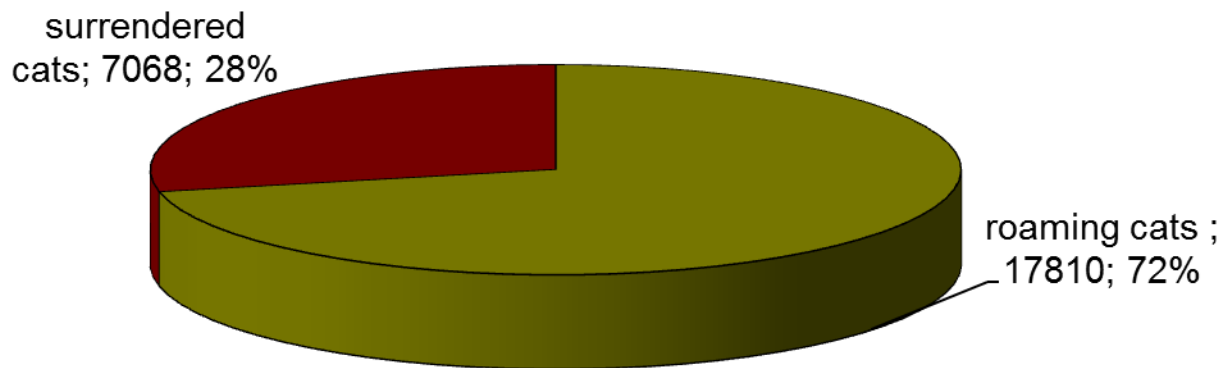

Cat welfare legislation in Belgium

Ester Peeters

Animal Welfare Council, Belgium

In numbers...

Inhabitants: 11.000.000

Dogs : 1.700.000

Cats : 1.900.000

3 Belgian shelters: input of cats

IN

Source: Statistics of Animal Welfare Department (2013)

4

Belgian shelters: output (destination) of cats

OUT

Source: Statistics of Animal Welfare Department (2013)

5 Input-output= OVERPOPULATION

- Overpopulation in shelters